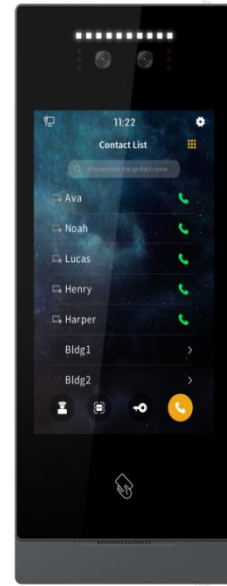

SO801-P48 S SERIES- 8" Outdoor Station (Face Recognition+)

Key Characteristics

Basic Function

- 8" IPS display
- Support IC Card
- Auto fill light with high luminance LED
- Door status detection, timeout alarm
- Using binocular wide dynamic range + near-infrared camera
- Support 9 unlock methods
- 2 different configuration modes: Automatic mode & DHCP mode
- Built-in human proximity detection
- Wiegand setting
- Support alarm input/ output
- 2 locks management
- OTA online upgrade
- Support standard 48V POE switch