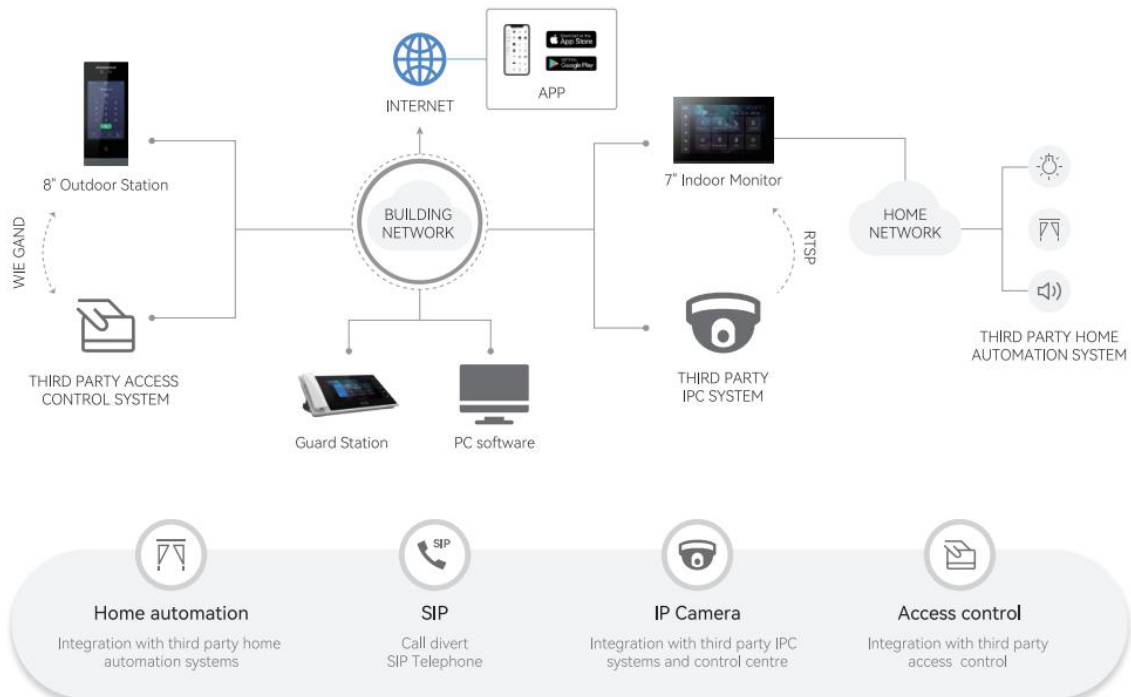

SO801-P48 S SERIES- 8" Outdoor Station (Face Recognition+)

Key Characteristics

Basic Function

- 8" IPS display
- Support IC Card
- Auto fill light with high luminance LED
- Door status detection, timeout alarm
- Using binocular wide dynamic range + near-infrared camera
- Support 9 unlock methods
- 2 different configuration modes: Automatic mode & DHCP mode
- Built-in human proximity detection
- Wiegand setting
- Support alarm input/ output
- 2 locks management
- OTA online upgrade
- Support standard 48V POE switch

Typical