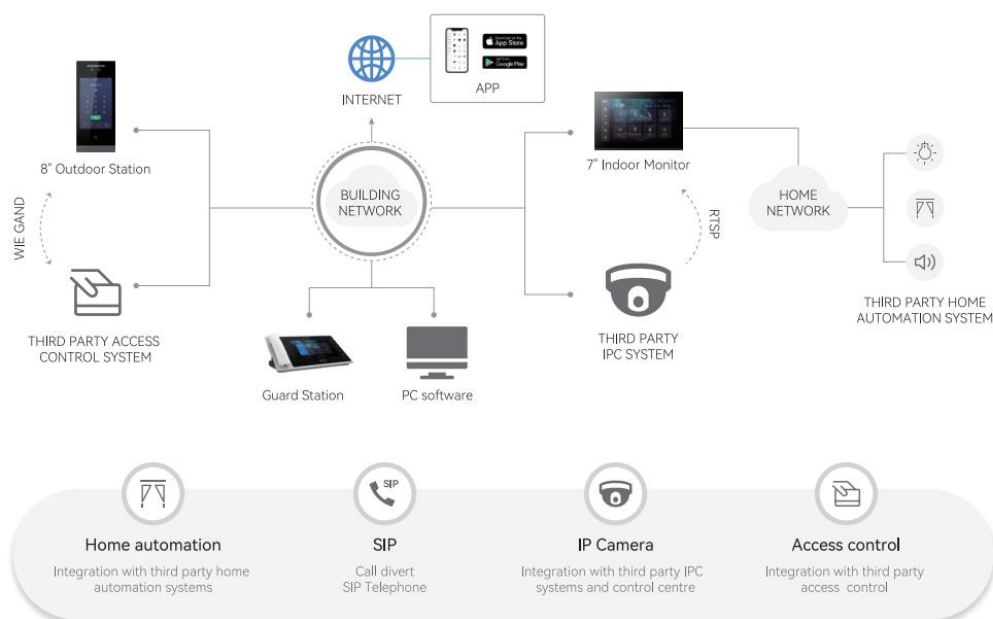

SIA01 S SERIES- 10.1" Guard Unit

Key Characteristics

Basic Function

- Video intercom function to indoor monitor, door station and other guard units in one connected system
- 10.1 inch capacitive touchscreen
- Can call indoor monitors and other guard units
- Can receive calls from indoor monitor, outdoor stations and other guard units
- Synchronously response to the alarming signal from the indoor monitor
- Record alarm information
- Remote unlock function, can unlock the outdoor stations/gate stations
- Monitor the Outdoor Stations, Gate Stations and IP Cameras
- Support emergency unlocking: unlock all outdoor stations with one key (1 hour)
-

Typical Topology

Parameters

Model		SIA01
System Parameters	Processor	Allwinner
	Operation system	Android Operation System
Video Parameters	Camera	CMOS 2 MP
	Resolution	640×480
	Video frame rate	15fps
Display Parameters	Display screen	10.1 inch
	Display resolution	1280×800
	Operation method	Capacitive Touch Screen, Touch Key
	Operation interface	Delicate Flattened UI Operation Interface
Audio Parameters	Audio input	Built-in Omnidirectional Microphone + External Handset
	Audio output	Built-in Loudspeaker
	Audio compression standard	G.711 A
	Audio sample rate	16K16 Bit
	Audio quality	Noise Elimination and Echo Cancellation
Network Parameters	Ethernet	10/100 Mbps Self-Adaptive Ethernet
	Network protocol	TCP/IP, UDP,SIP,HTTP, HTTPS, FTP,RTSP, RTP
Device Interfaces	Network interface	1 RJ-45 10/100 Mbps Self-Adaptive Ethernet Interface
	RS-485	NO
	DC input	YES
	I/O output	NO
General	Material	Aluminum-alloy, Plastic
	Power supply	DC 24V or 48V Standard PoE
	Power consumption	≤ 10W
	Working temperature	-10° C to + 55° C (14° F to 131° F)
	Working humidity	10% to 90%
	Dimensions (L × W × H)	210×356×31.8 mm(Not including handset and bracket)
	Certification	CE, ROHS

Appearance and Interfaces