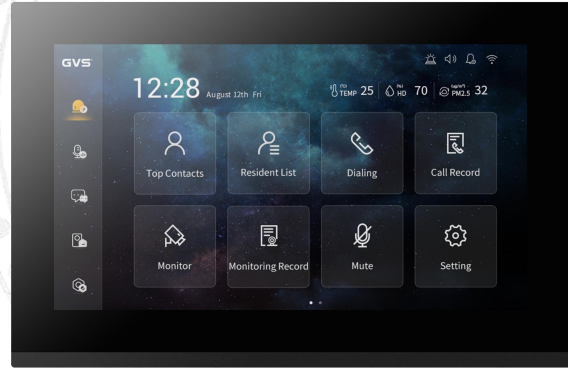

## SI701 S SERIES-7" Indoor Monitor

#### Basic Function

- 7" capacitive touch screen
- Support custom wallpaper and screensaver
- Multi - indoor monitor in one apartment
- Voice message, blacklist, whitelist feature
- RS485 for smart home setting
- 7 defense zone alarm input
- RTSP for IP camera setting
- Easy configuration with APP by scanning QR Code