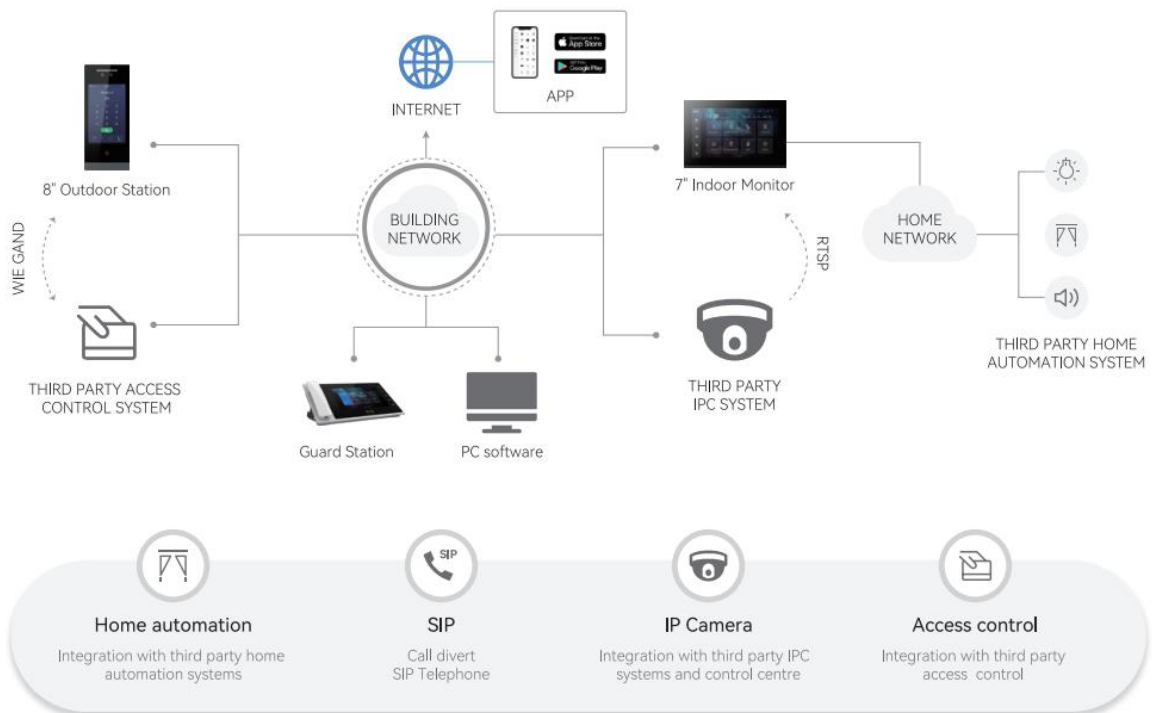

Typical Topology