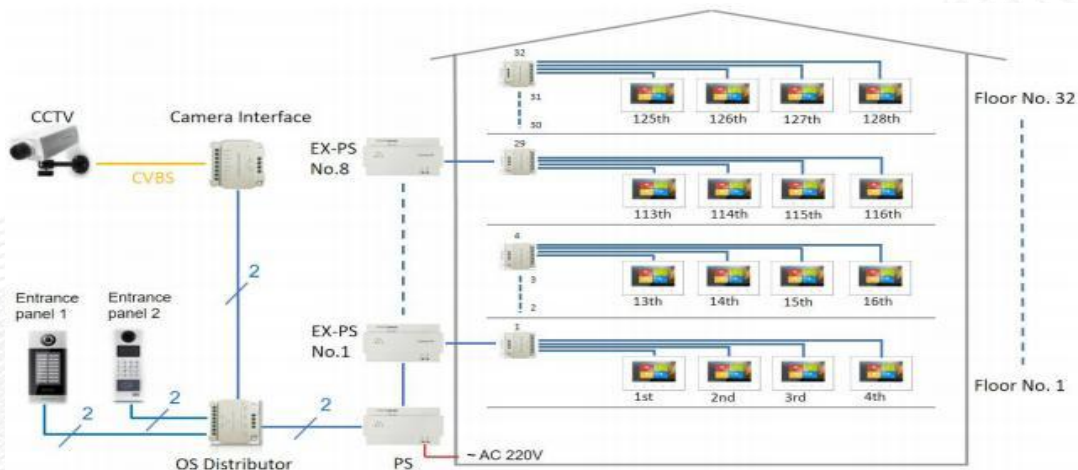

T-OS01&T-OS03&T-OS04 Mini Outdoor Station, 1-button& 3-button& 4-button

Key Characteristics

Basic Function

- Support IC card
- Support calling indoor monitor
- Adjustable unlock time
- Door status detection
- Support normally open/close unlock output
- Tamper alarm

Typical Topology

Parameter

Model No.	1-Button: T-OS01-IC for Single House 2-Button: T-OS03-IC for Double House 4-Button: T-OS04-IC for Four Apartments
IC Card	Support 200 IC Cards (Administrator card and user cards)
Camera	0.3MP CMOS Camera
	View Angle Diagonal 90°
	Adjustable Angle:up/down/left/right 12.
	Focus Length: 2.2mm
	Min. Illumination: 0 lux
	Fill-in Light Type: white
Working Voltage	DC 24~30V
Quiescent current	≤ 25 mA (DC 30V)
Working current	≤ 150 mA (DC 30V)
Product Dimension	194(L)*120(W)*44.7(D)mm
Storage Temperature	-40°C~70°C
Dimension(L/W/D)	120x194x44.7mm
Installation Method	Wall-mounted Installation, wall box dimension: 100*180*40mm

Appearance and Interface